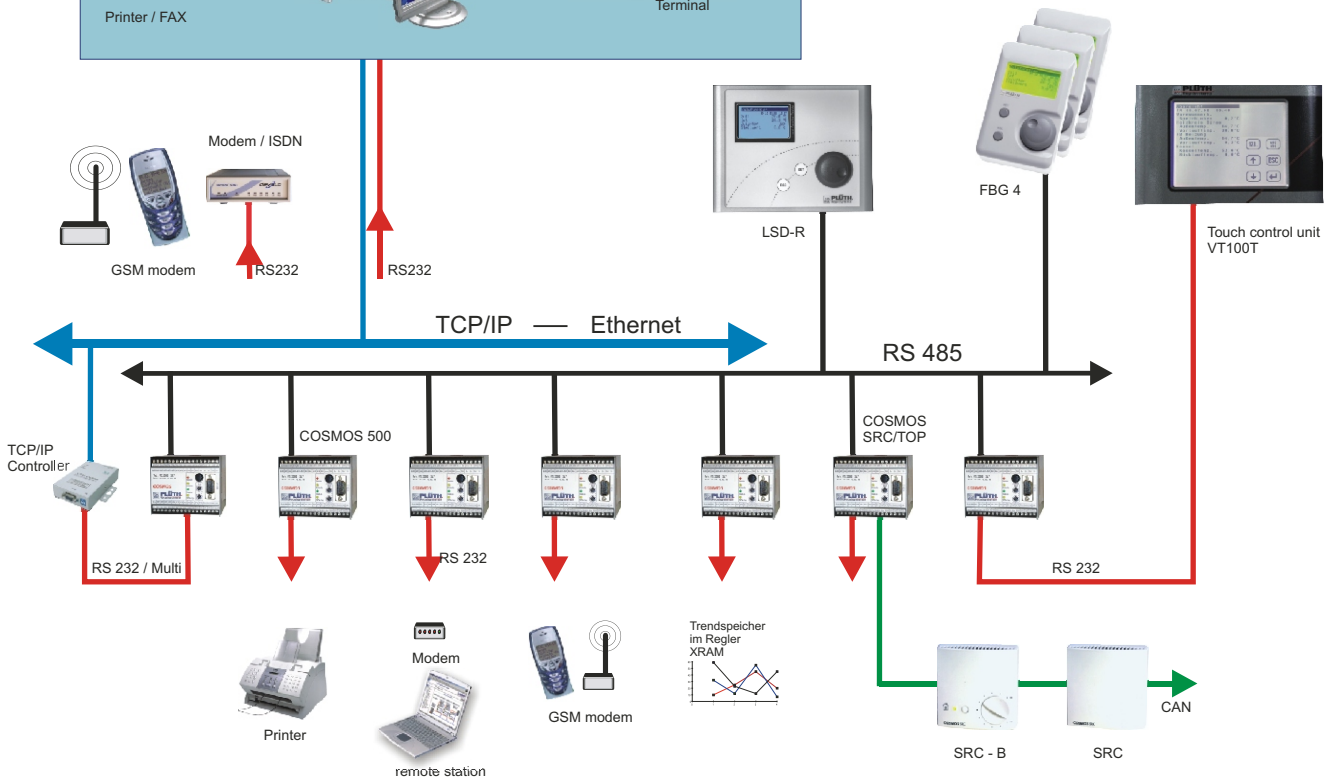

System - Topology COSMOS® OPEN

simply better!

System - Topology COSMOS[®] BASIC^{line}

Pre-programmed standard applications incl. visualisation in COSMOweb

simply better!