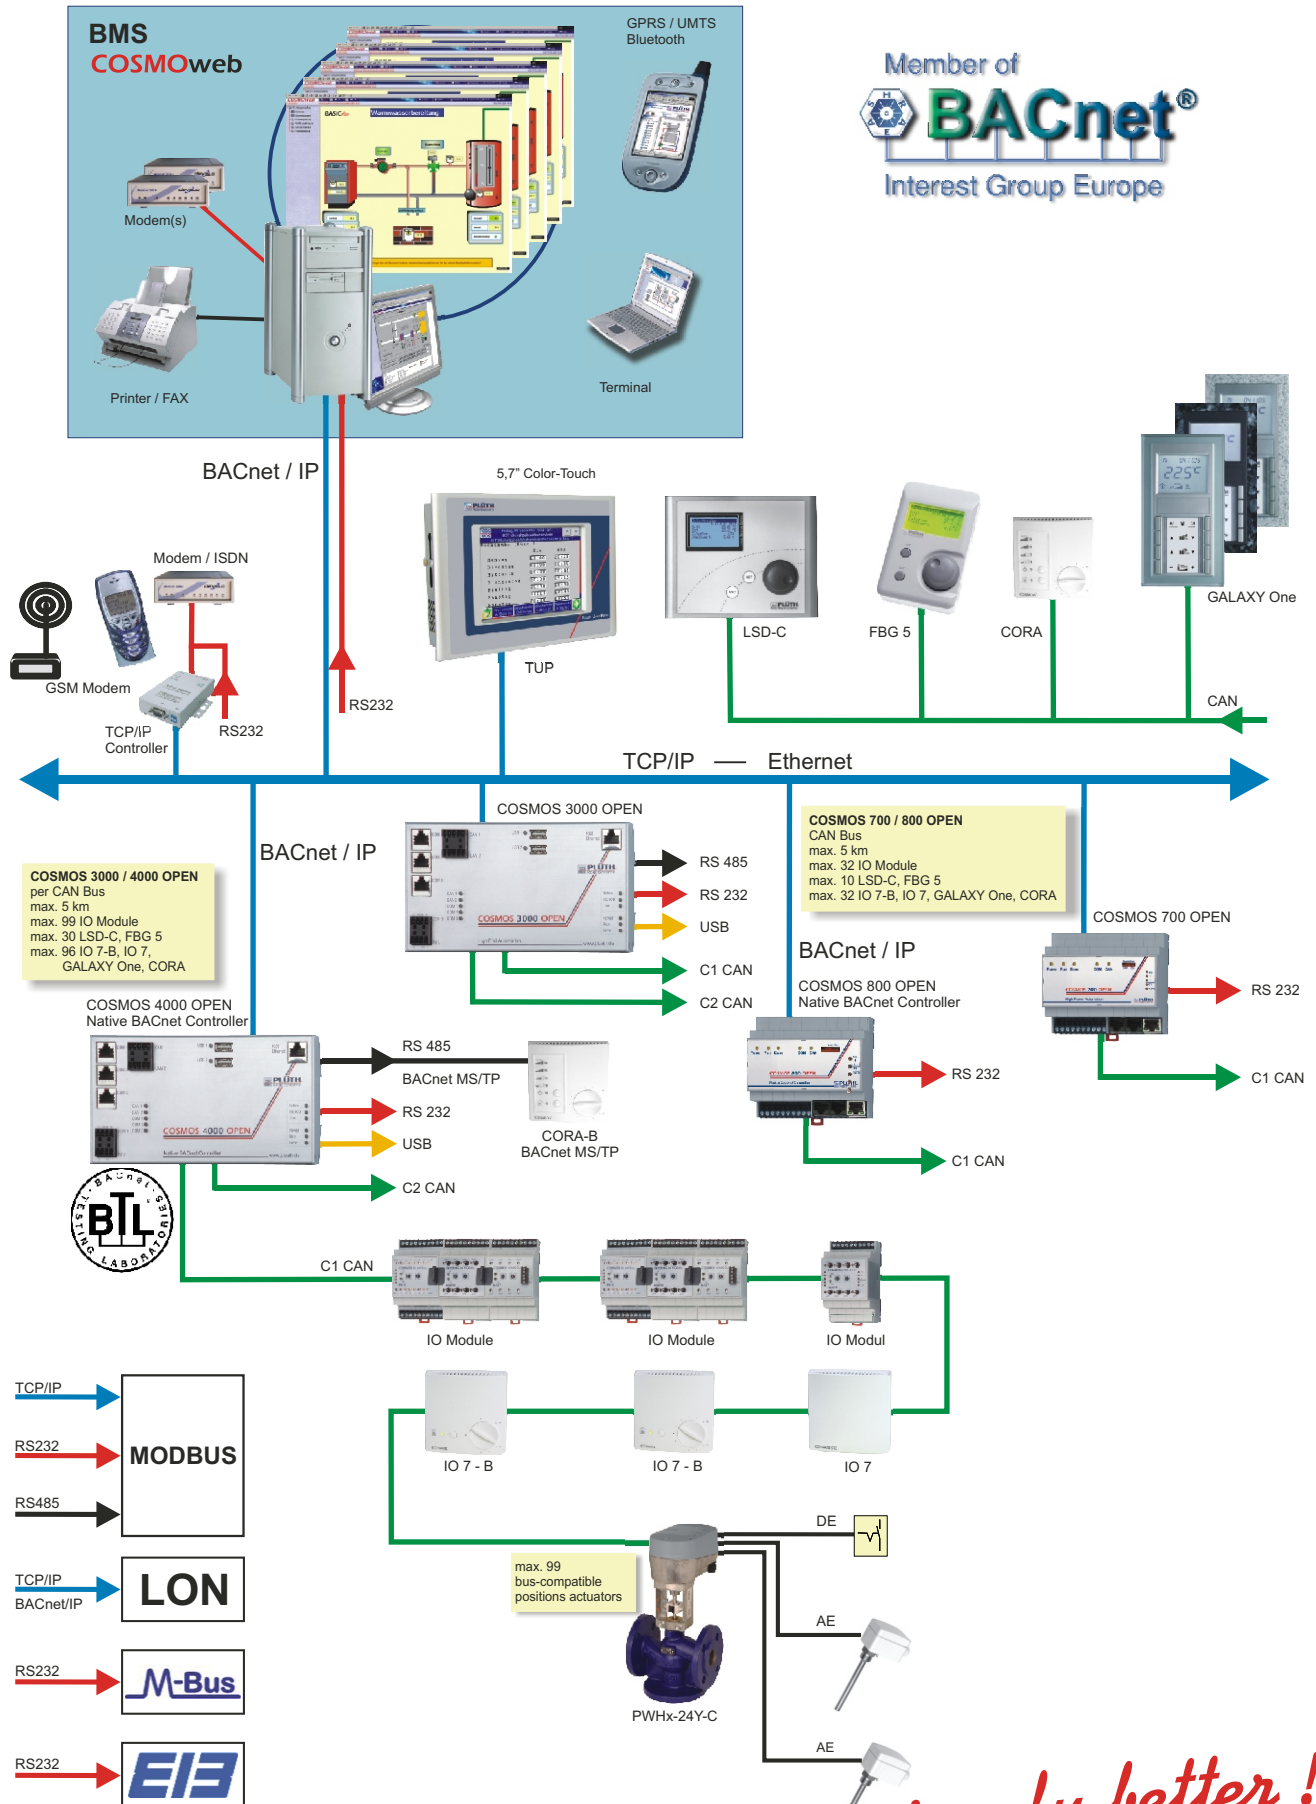

System - Topology COSMOS® OPEN

simply better!

System - Topology COSMOS[®] BASIC^{line}

Pre-programmed standard applications incl. visualisation in COSMOweb

simply better!